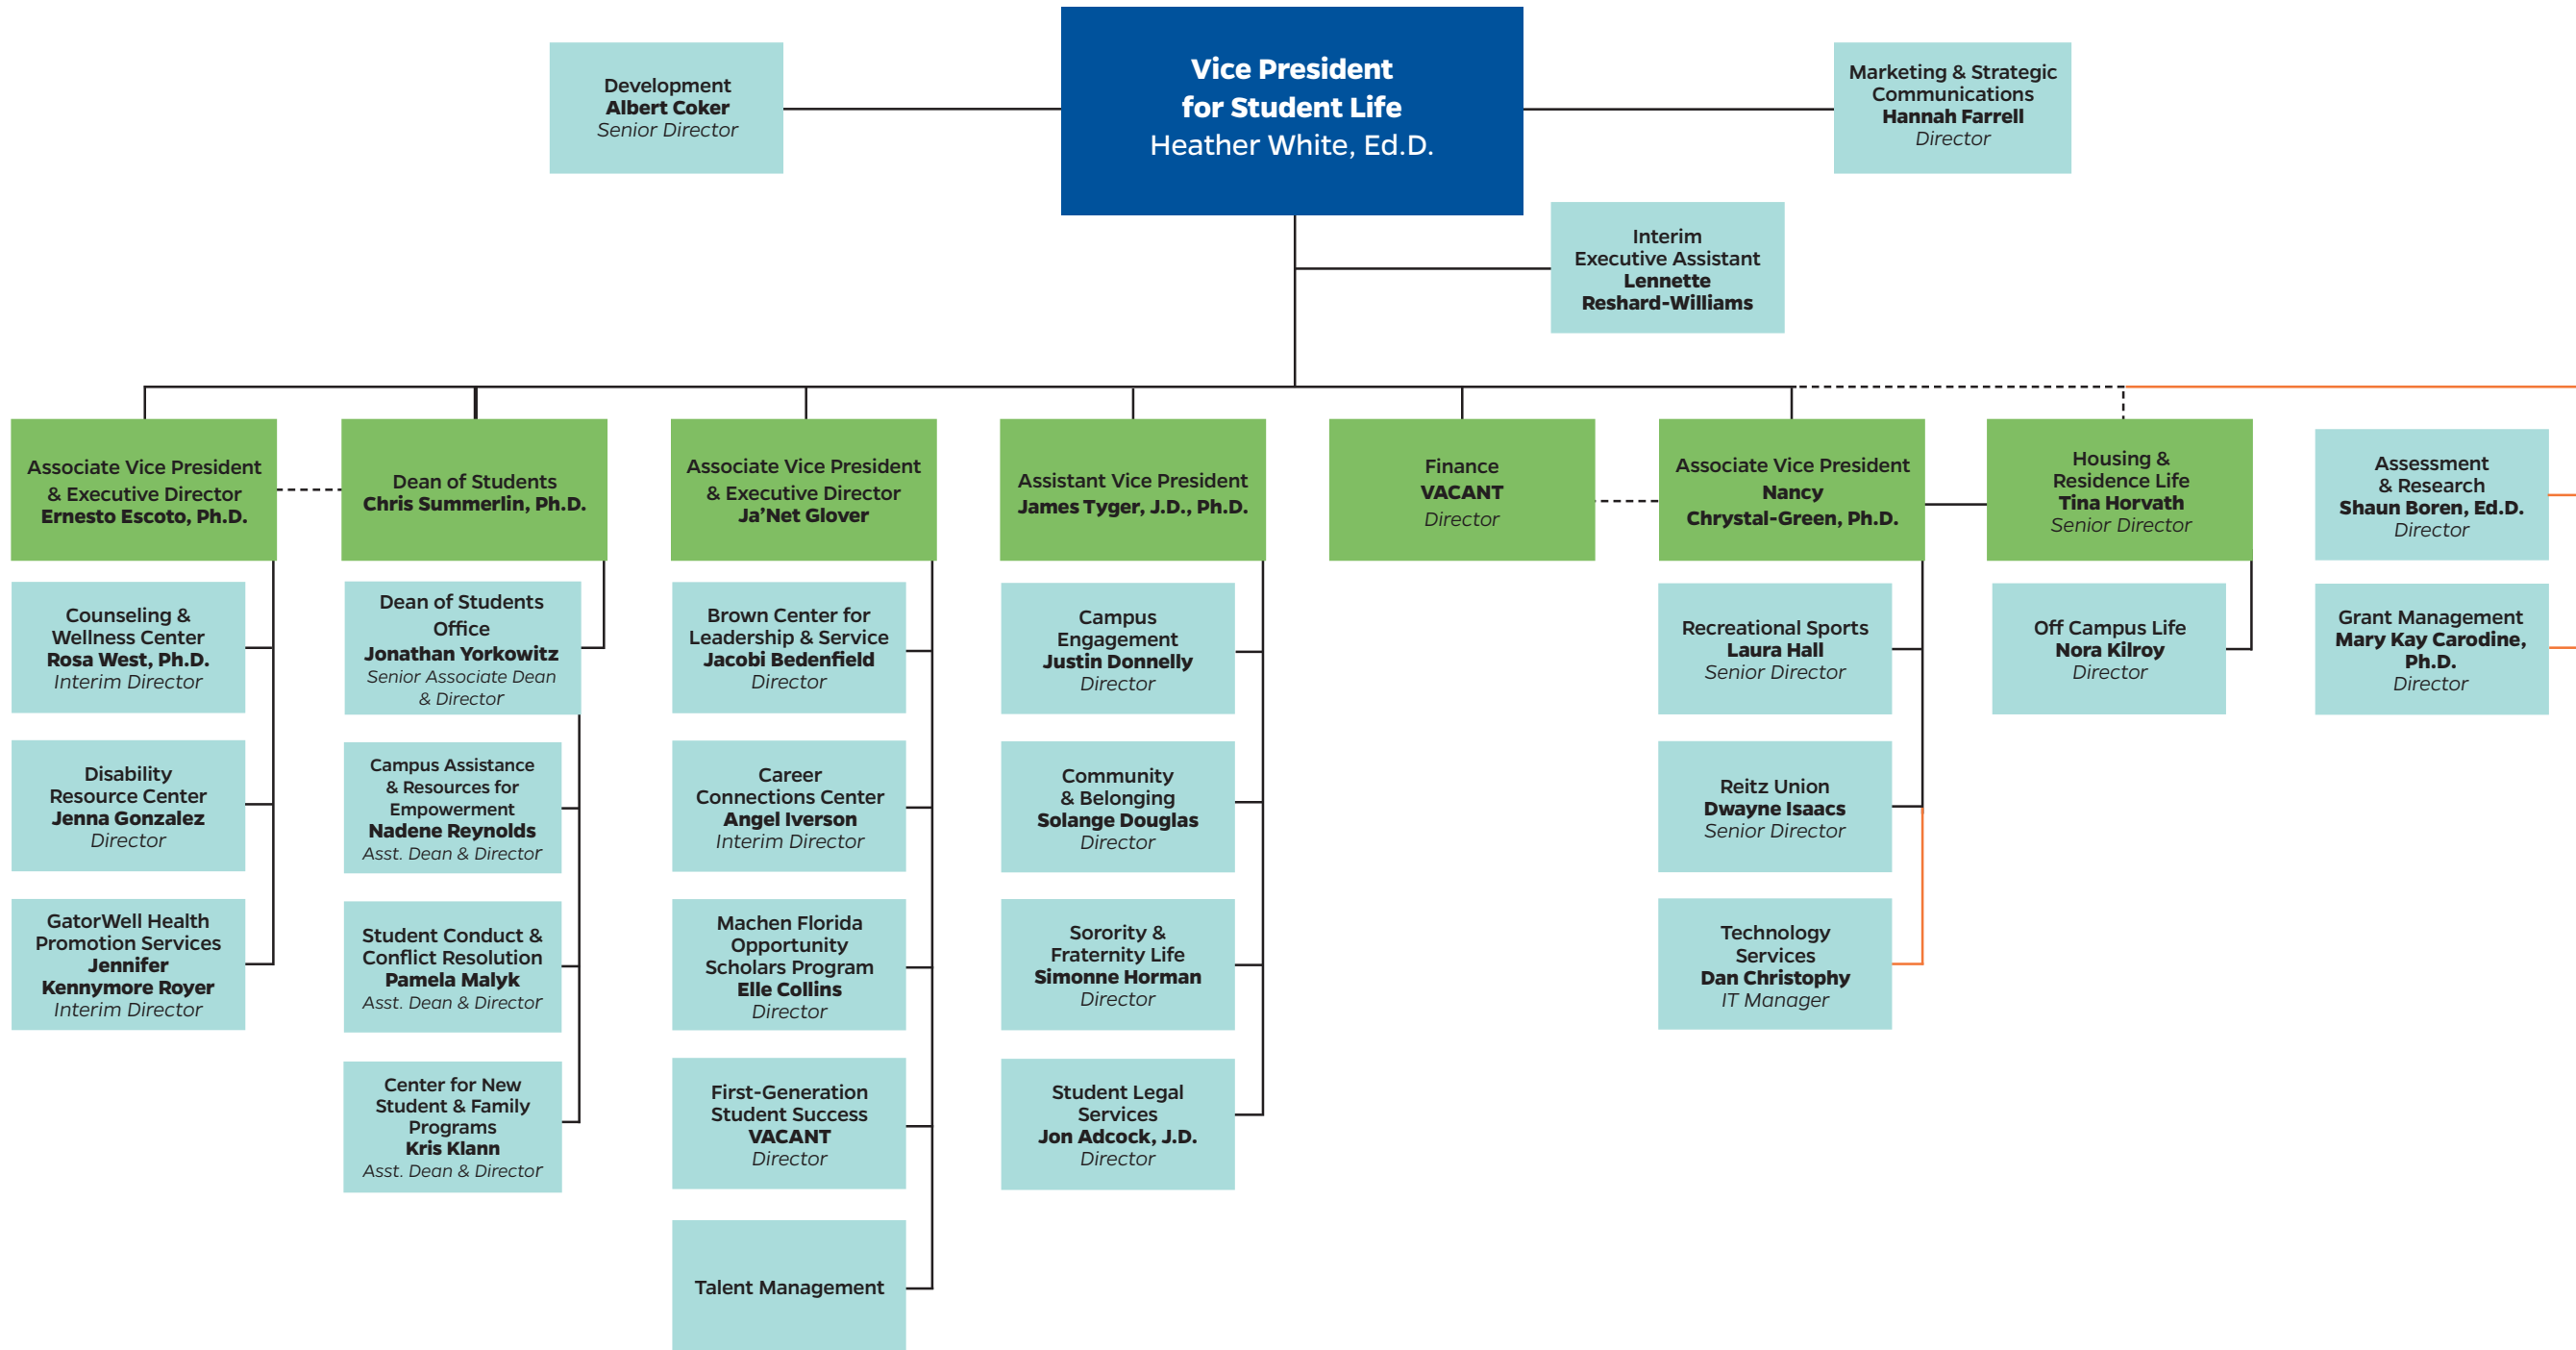

# DIVISION OF STUDENT LIFE

- Denotes Temporary Reporting Line Based on Organizational Changes
- Denotes Executive Team
- Denotes Leadership Team