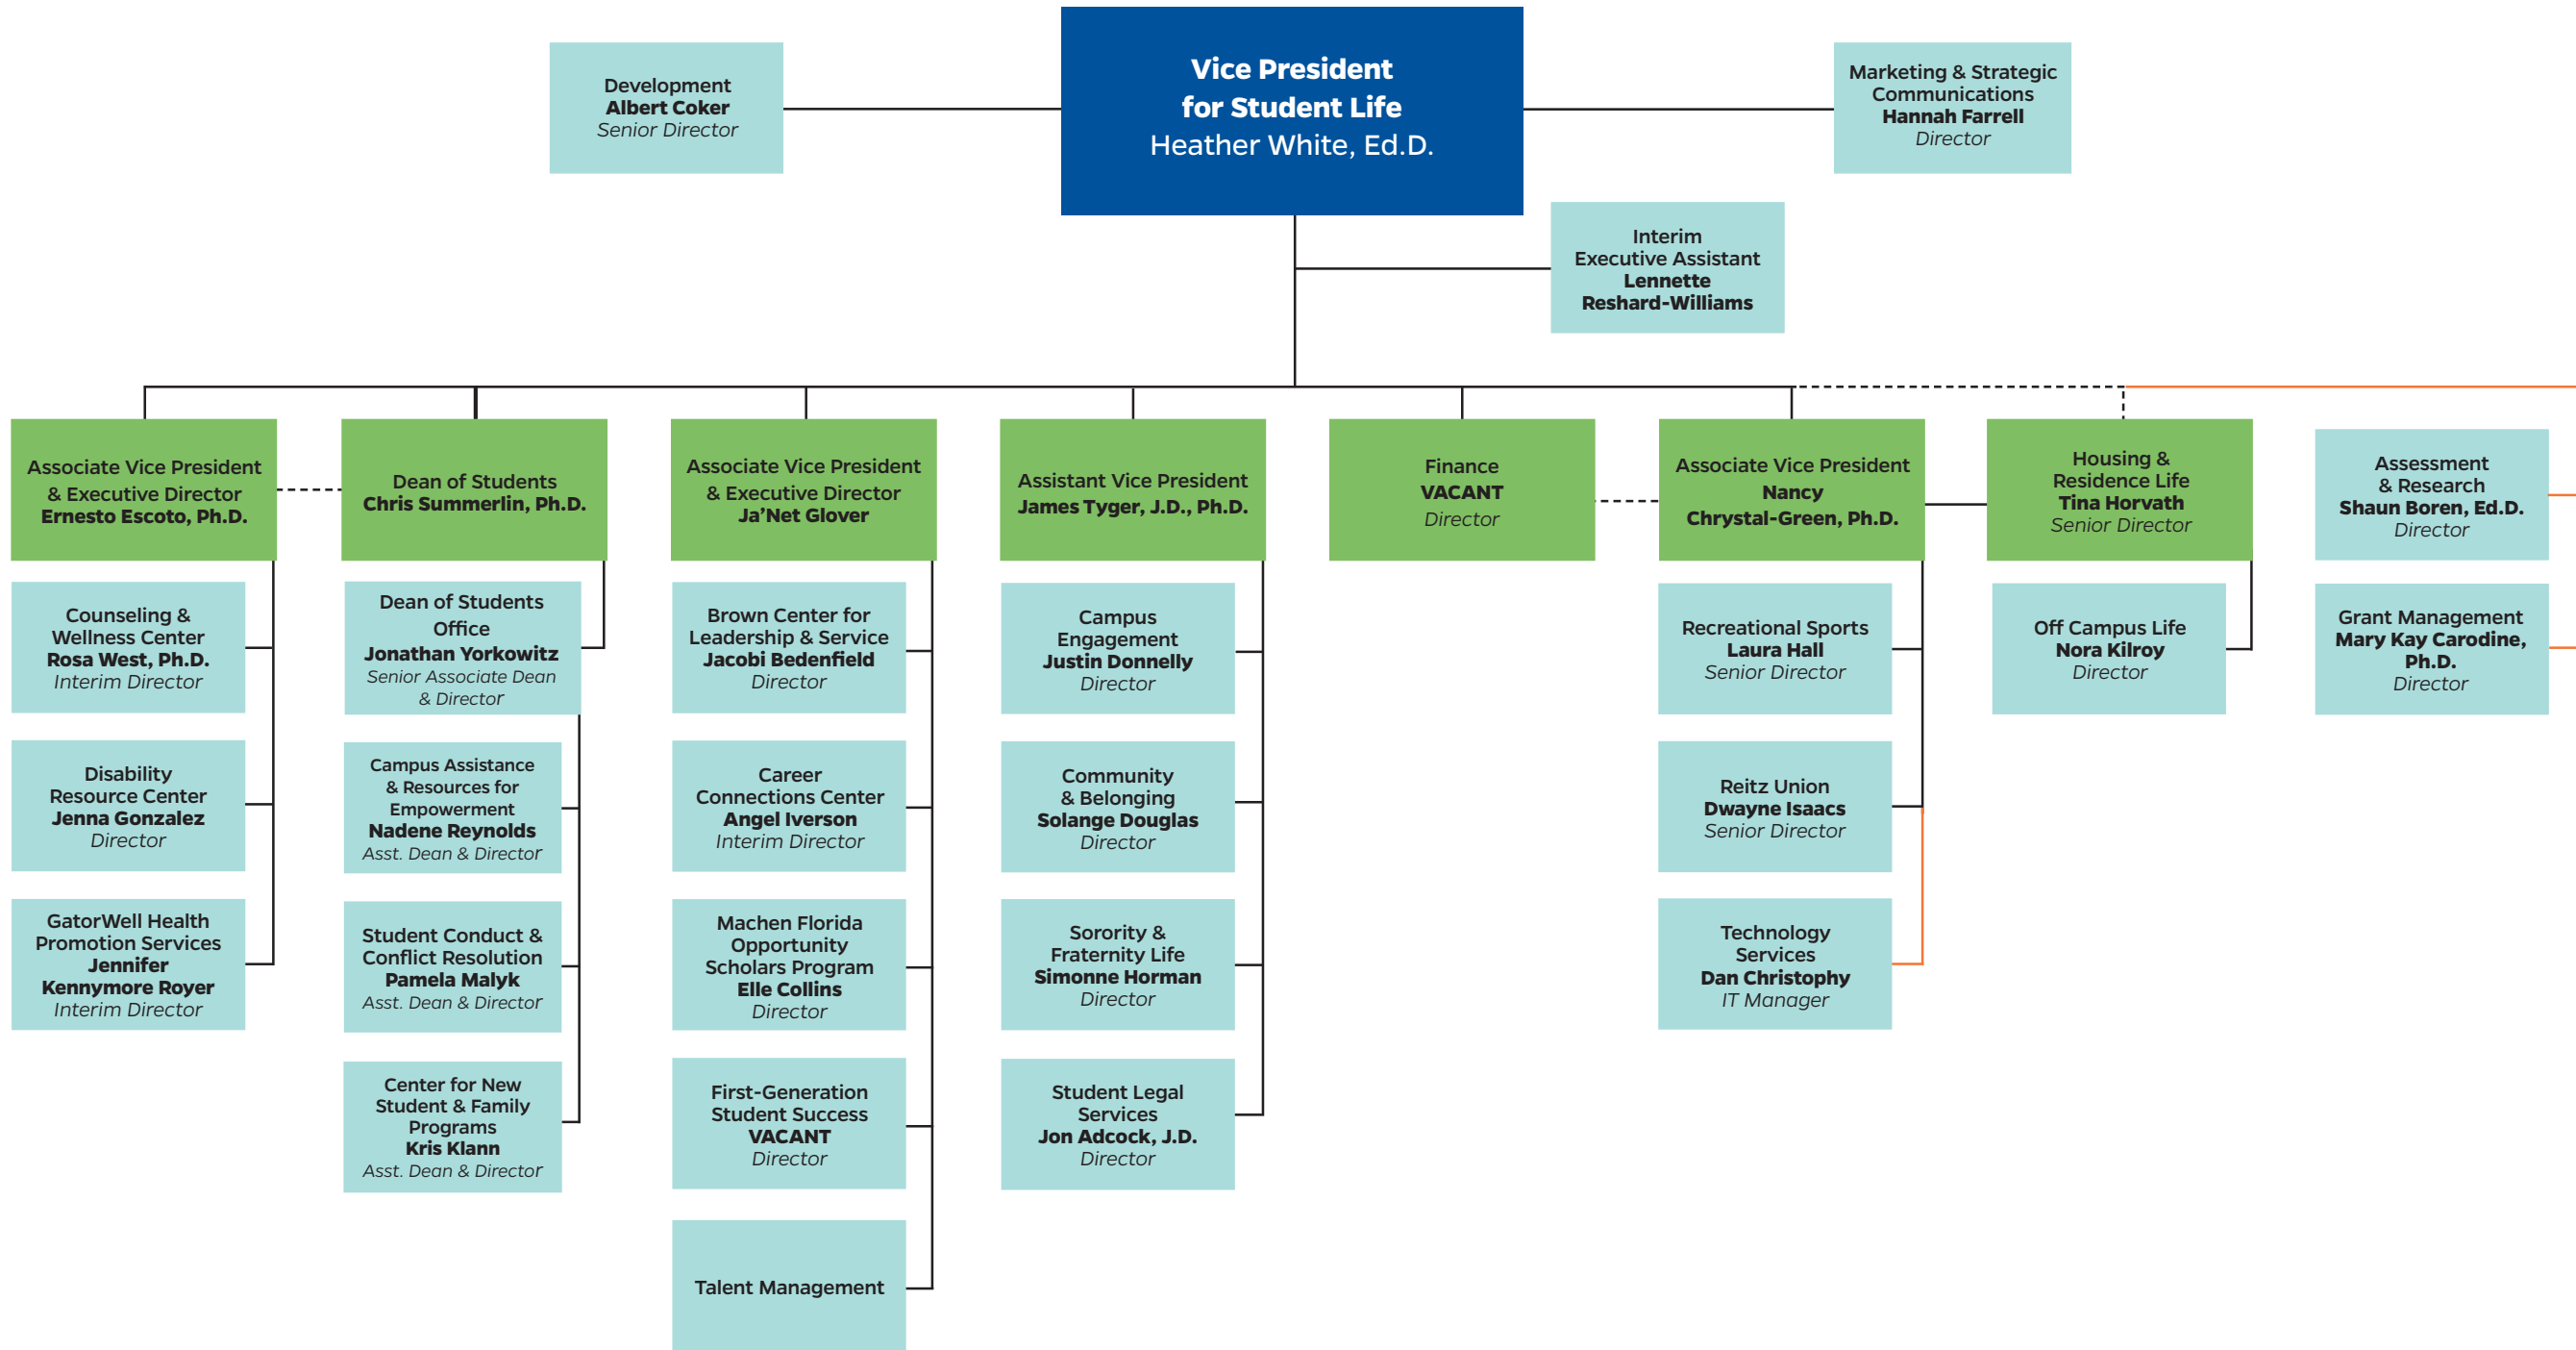

# DIVISION OF STUDENT LIFE

- Denotes Temporary Reporting Line Based on Organizational Changes
- Denotes Executive Team
- Denotes Leadership Team