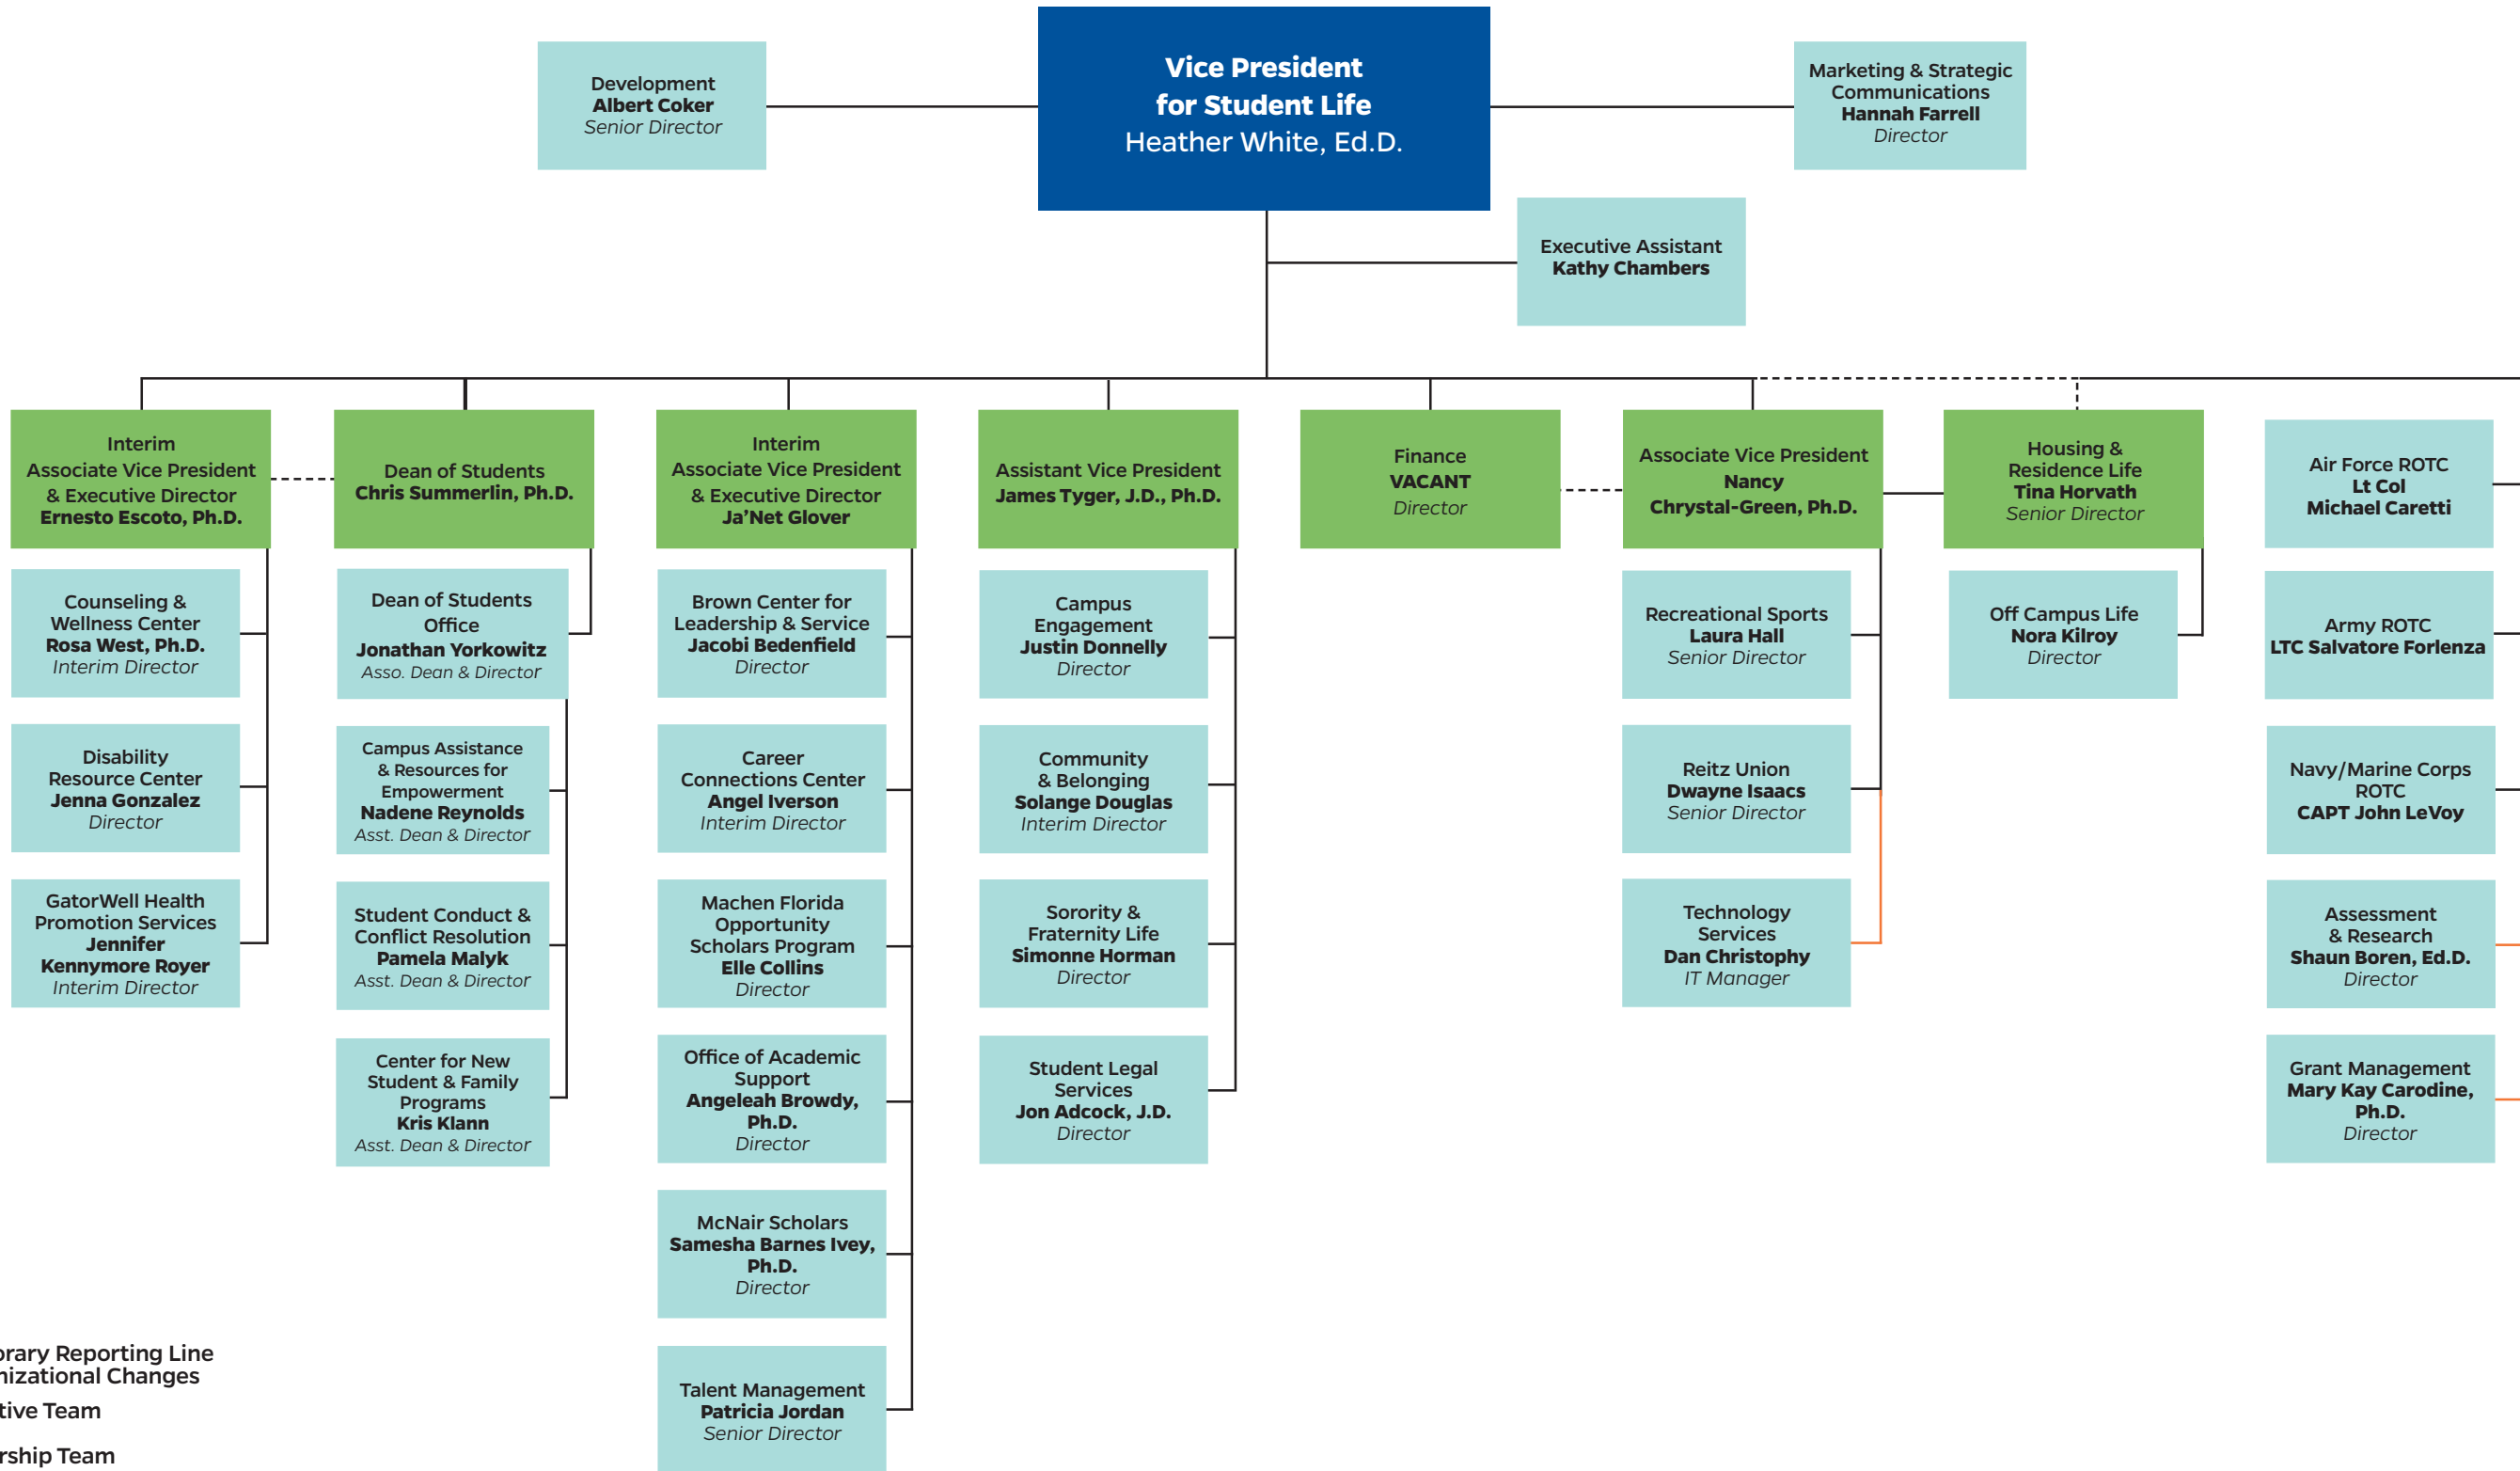

# DIVISION OF STUDENT LIFE

— Denotes Temporary Reporting Line Based on Organizational Changes  
  Denotes Executive Team  
  Denotes Leadership Team