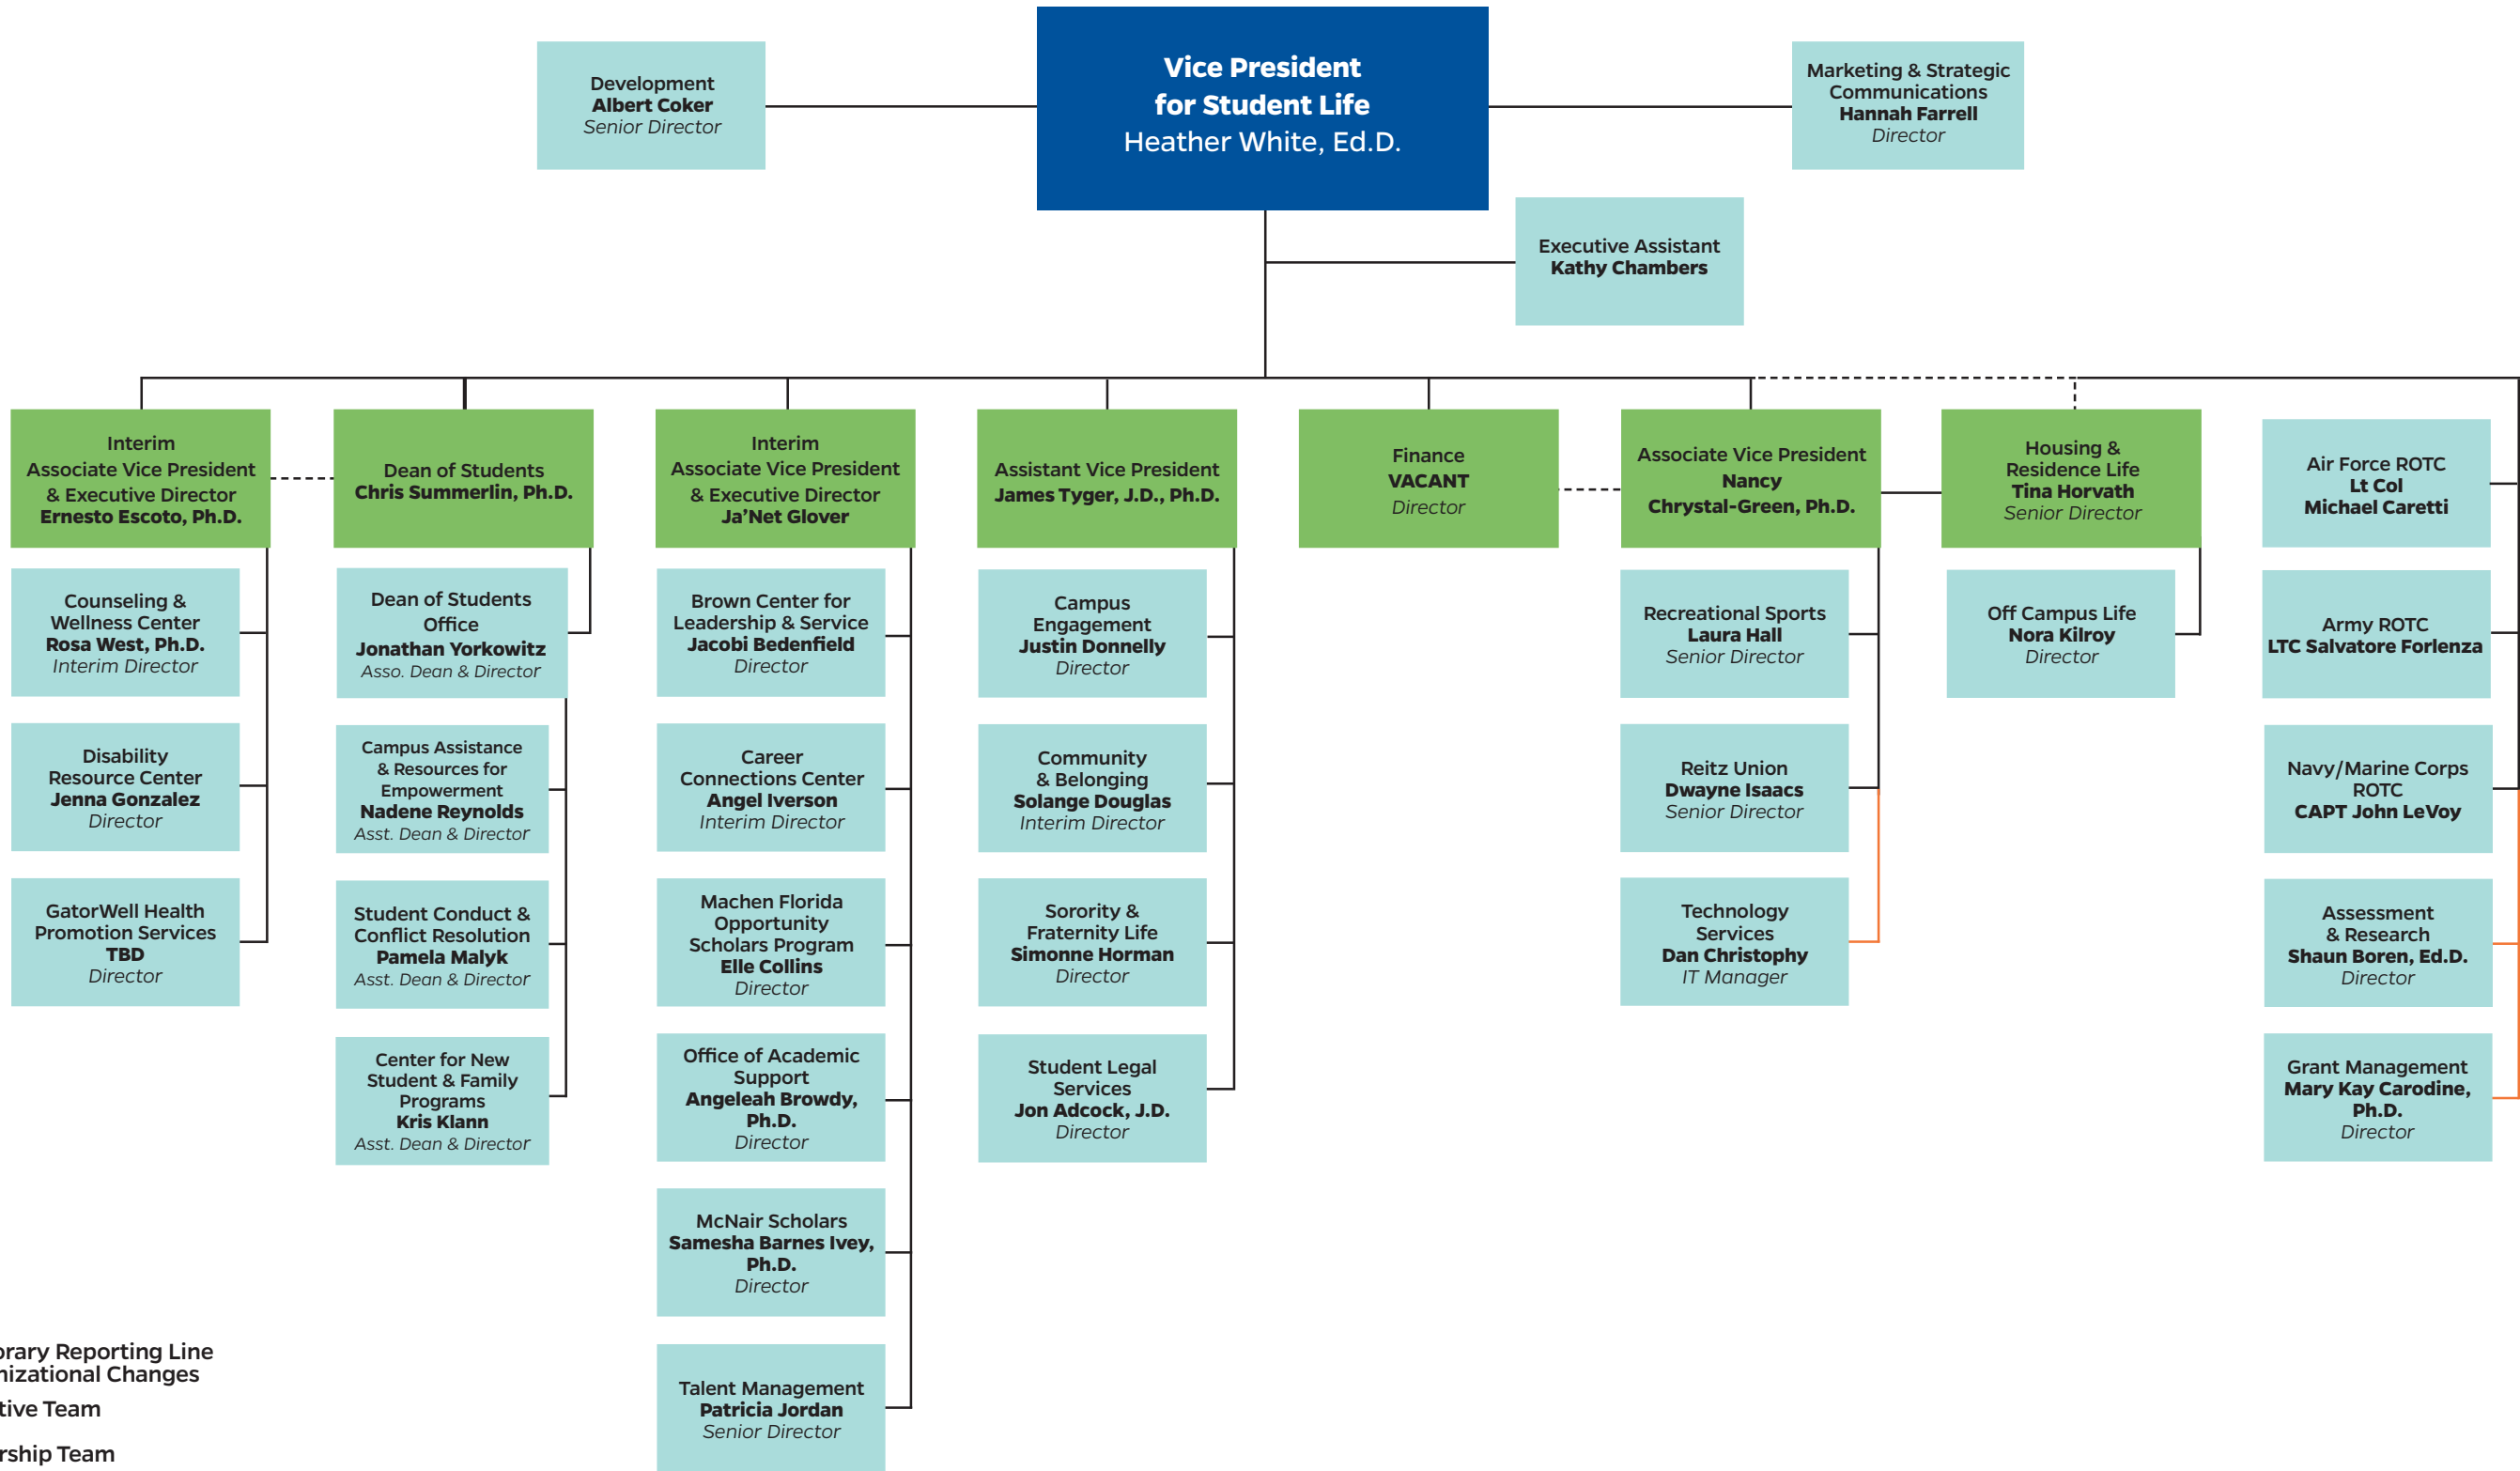

DIVISION OF STUDENT LIFE

— Denotes Temporary Reporting Line Based on Organizational Changes
 Denotes Executive Team
 Denotes Leadership Team