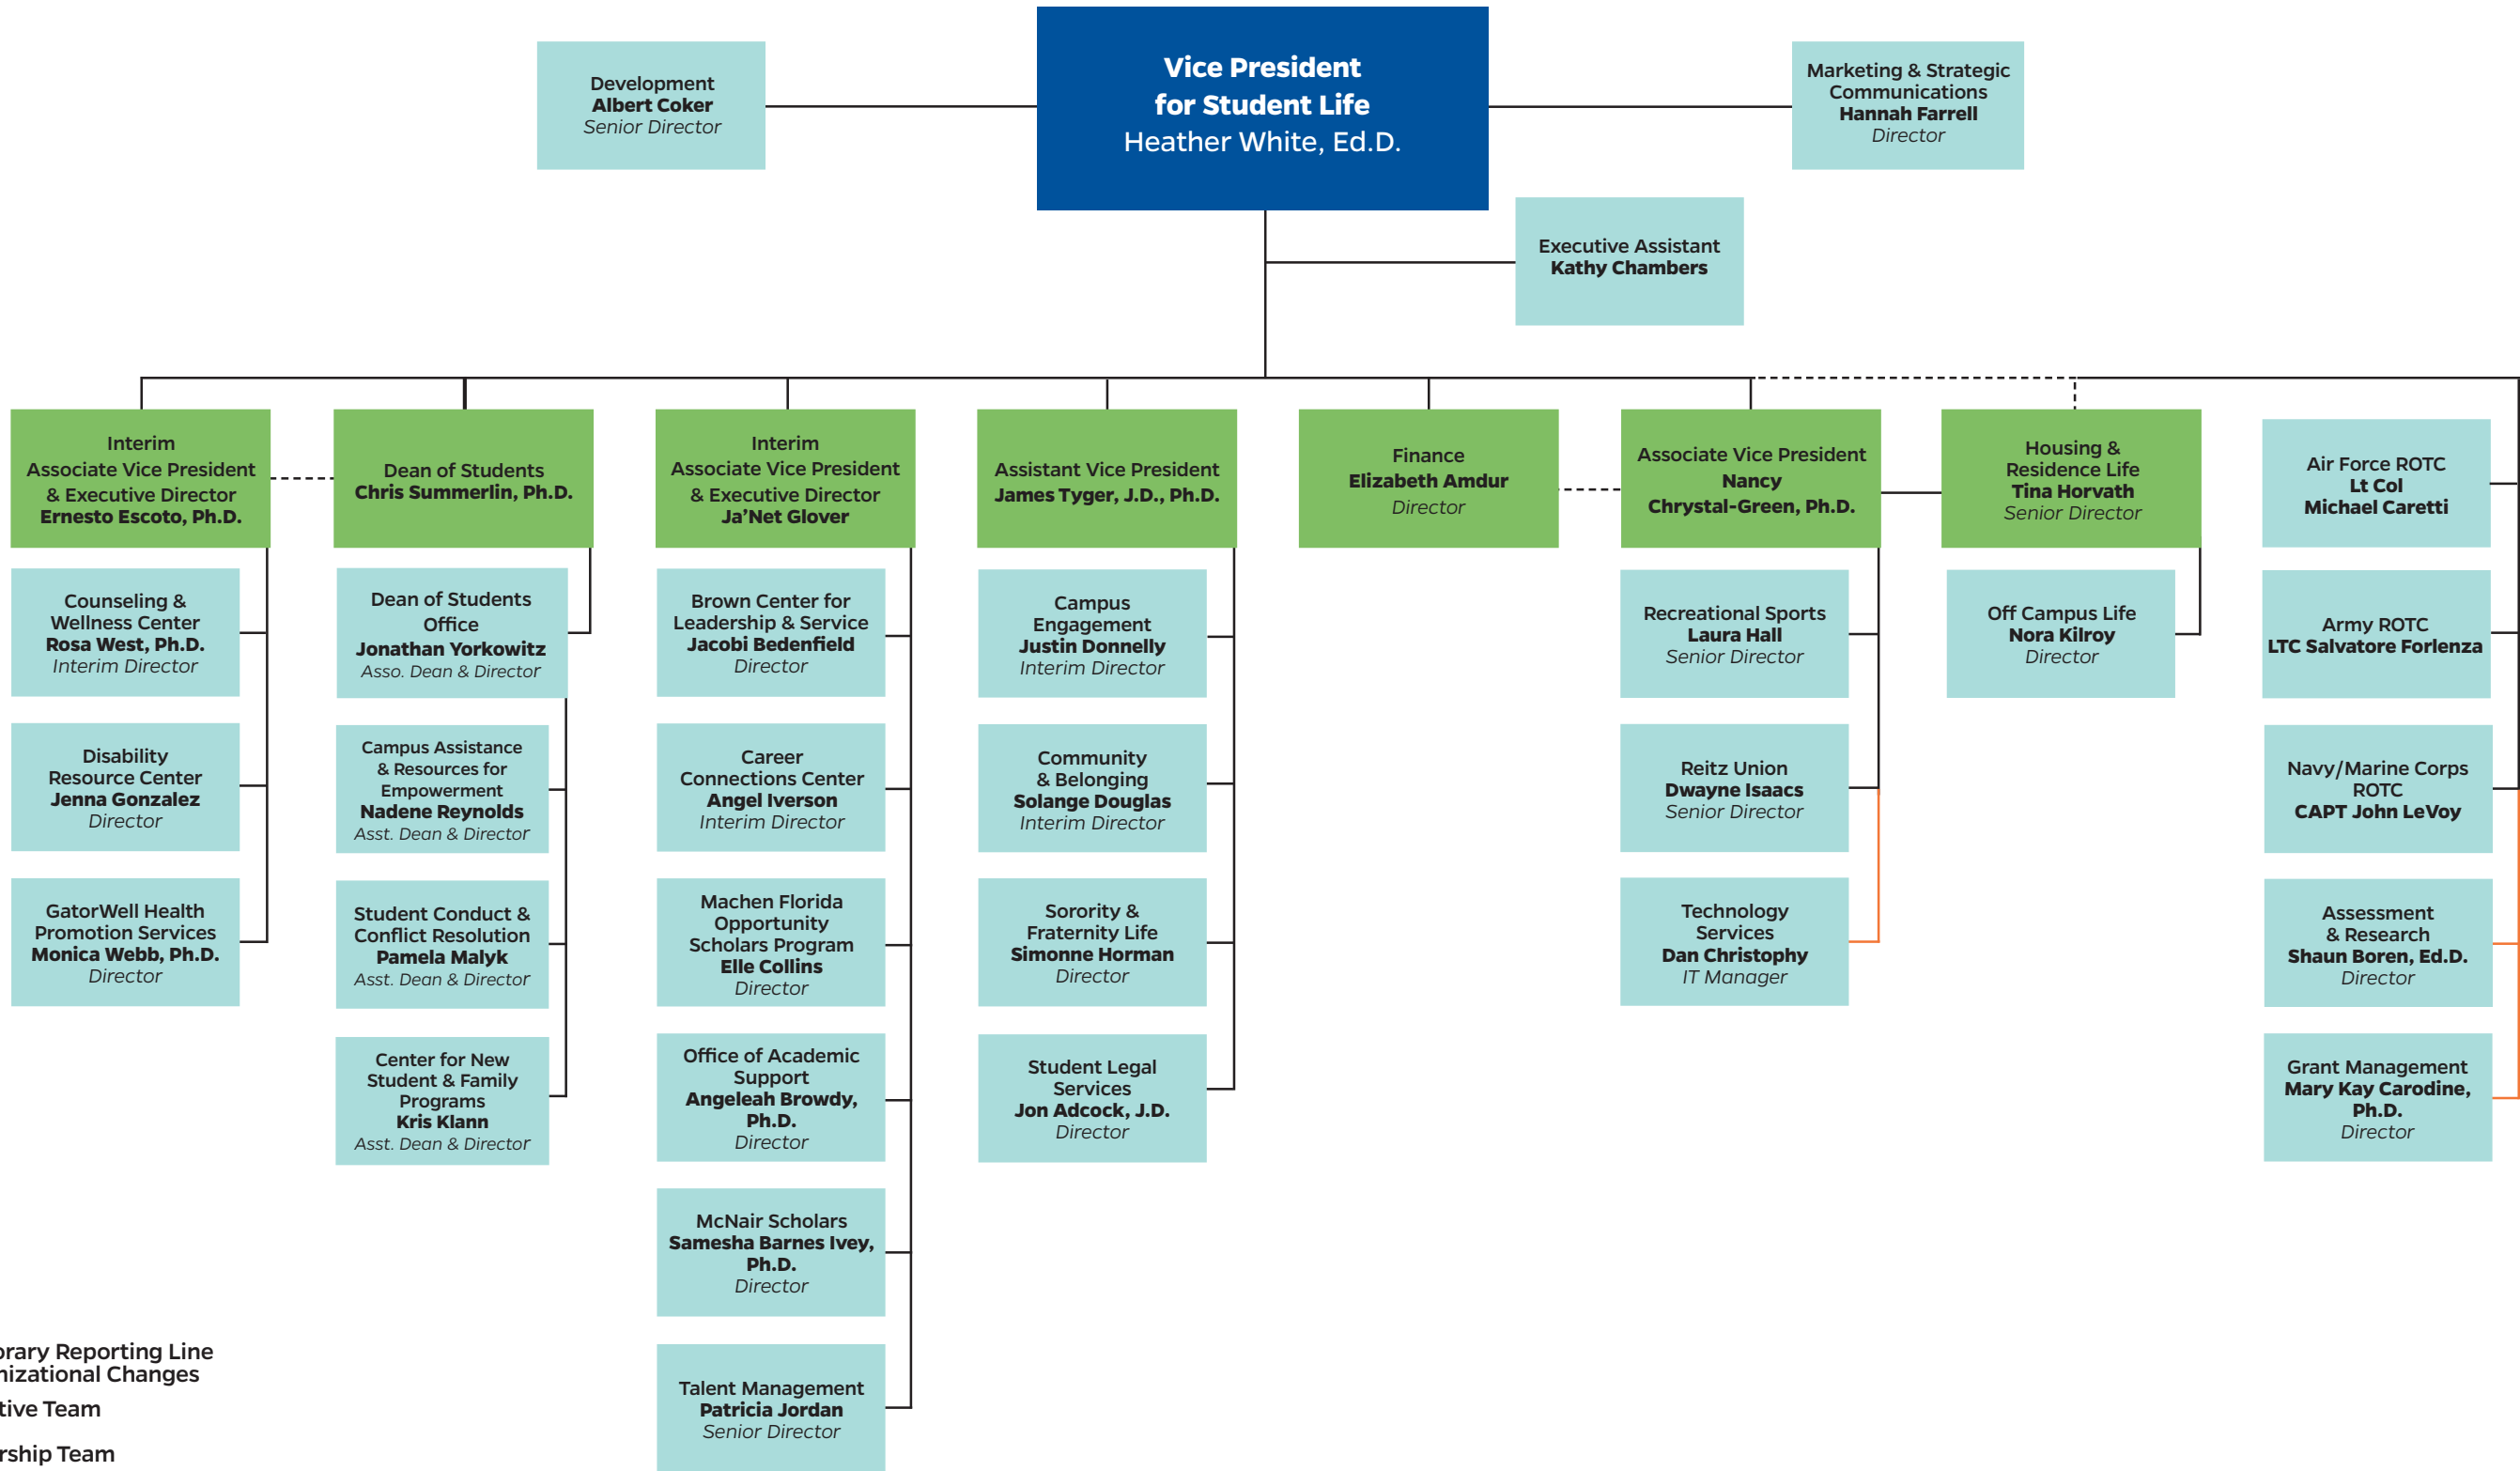

# DIVISION OF STUDENT LIFE

— Denotes Temporary Reporting Line Based on Organizational Changes  
  Denotes Executive Team  
  Denotes Leadership Team