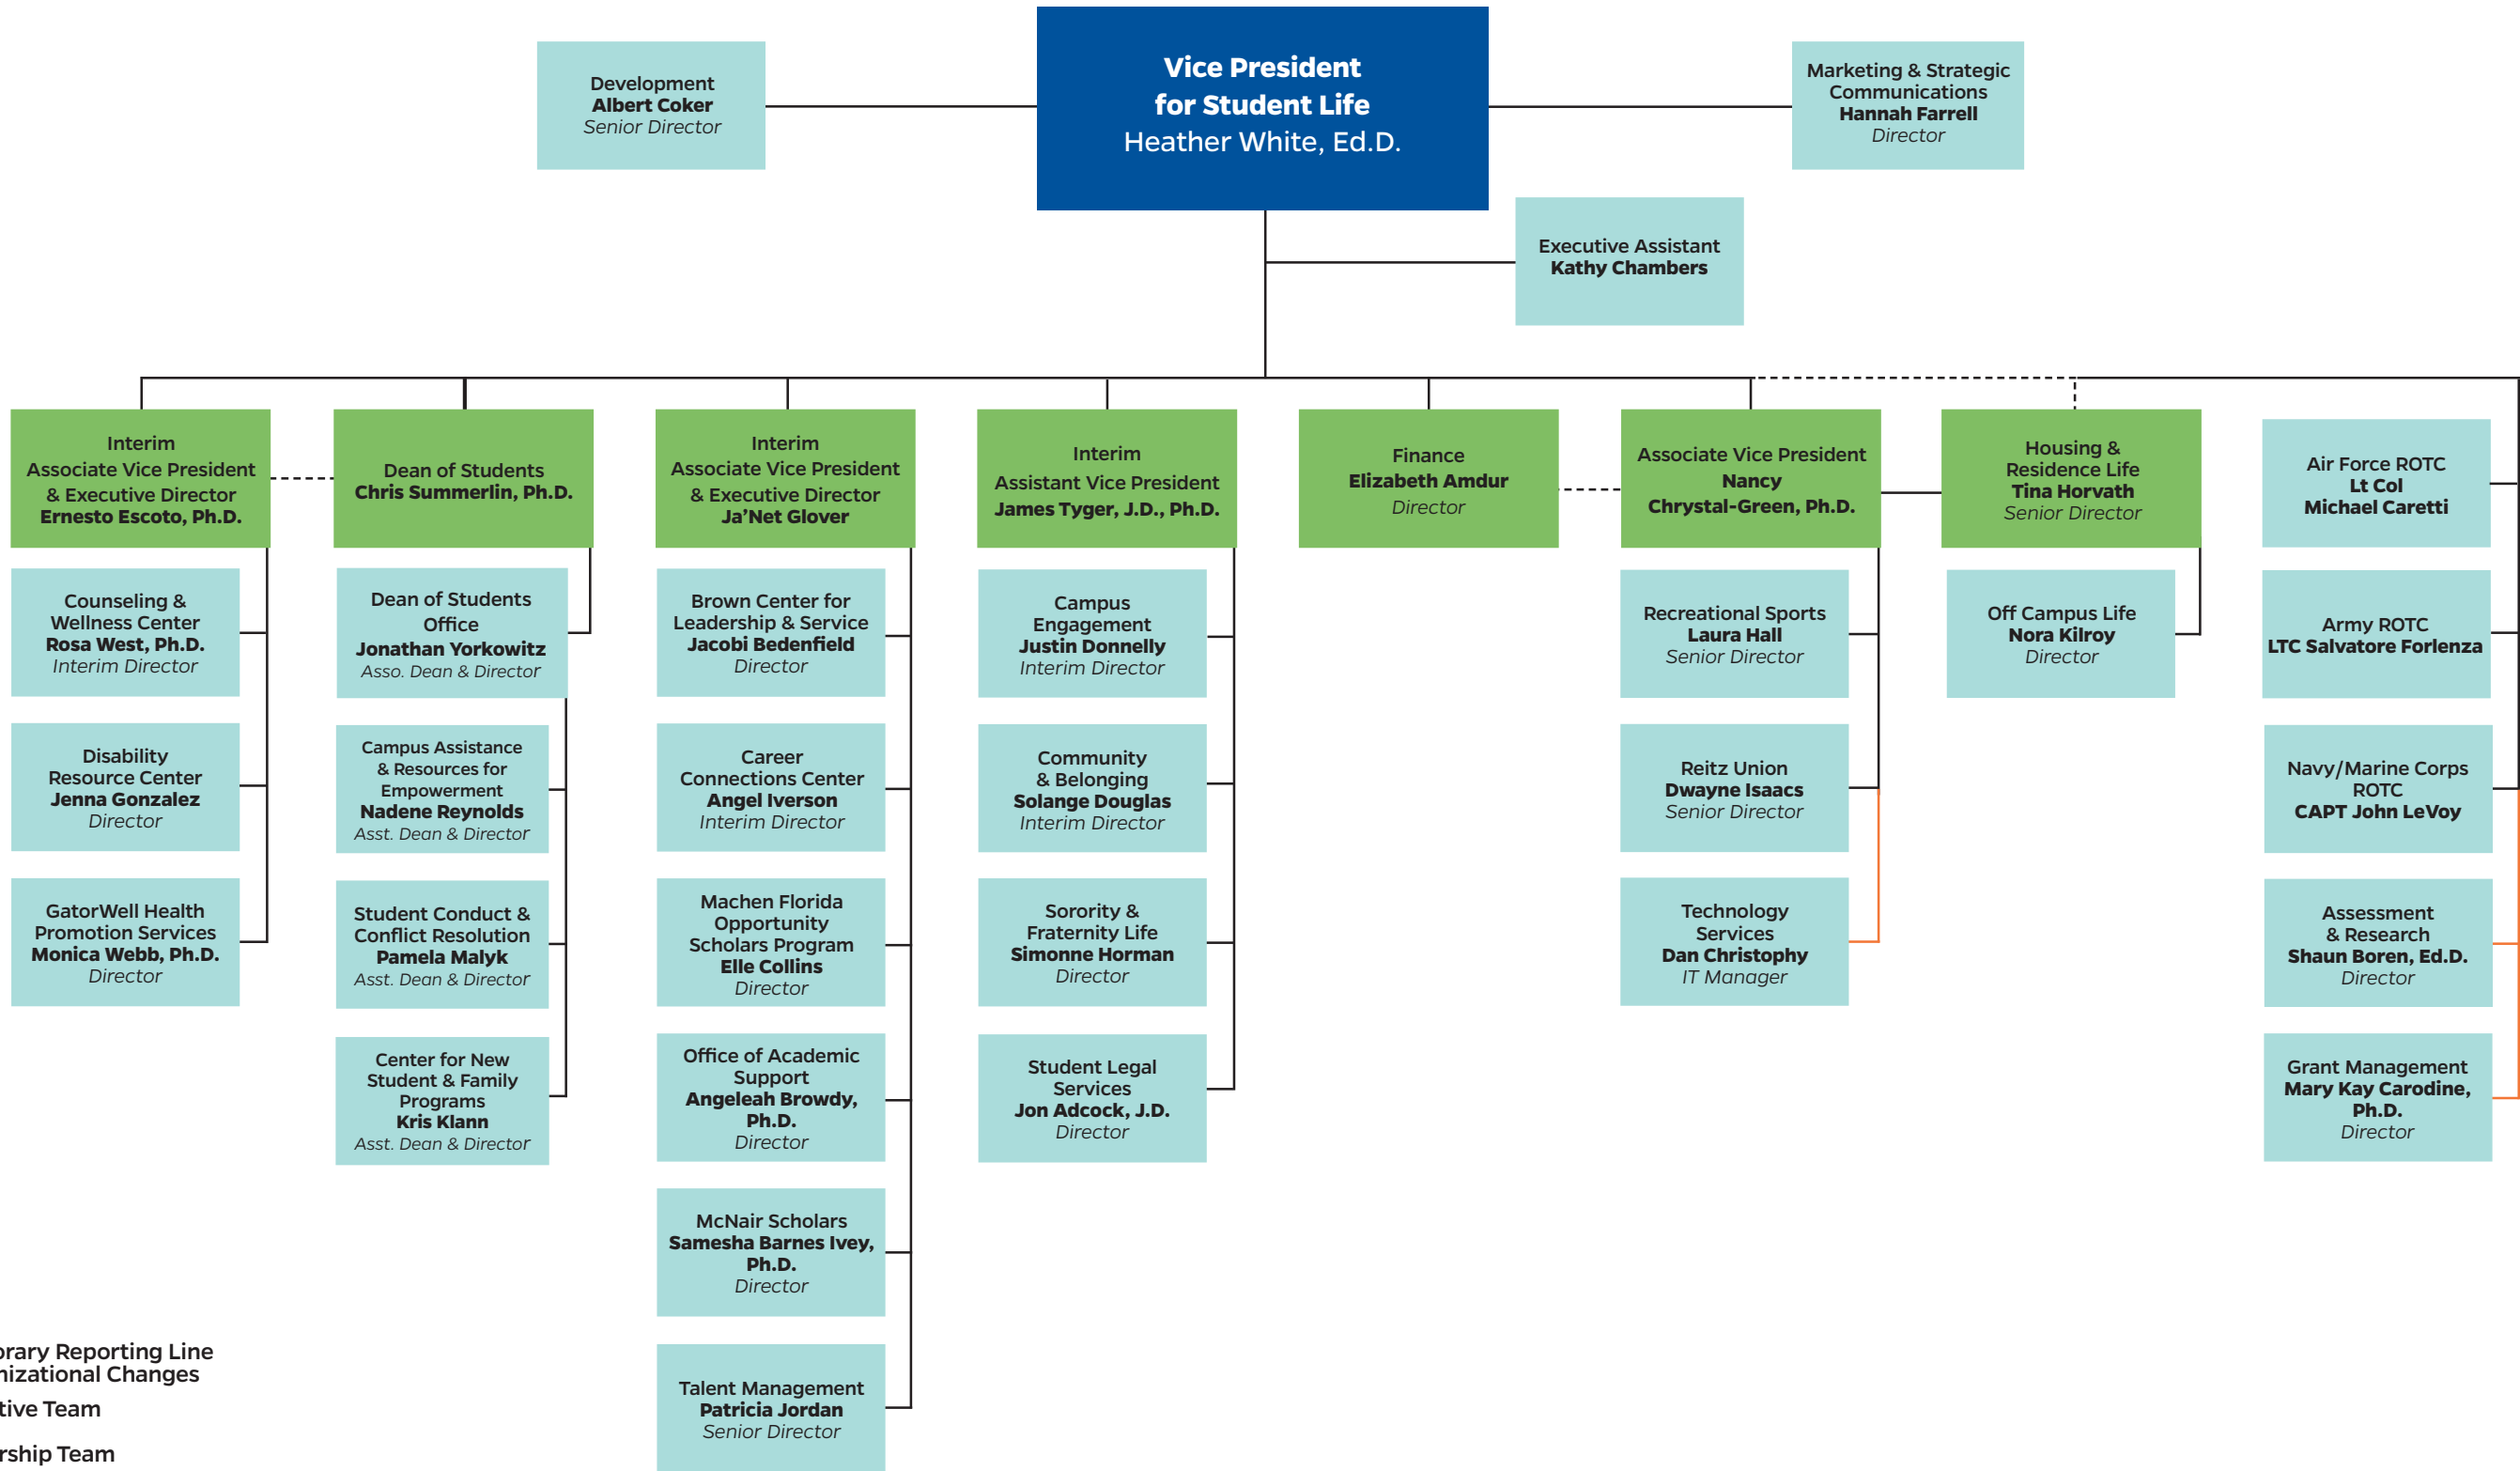

DIVISION OF STUDENT LIFE

— Denotes Temporary Reporting Line Based on Organizational Changes
 Denotes Executive Team
 Denotes Leadership Team