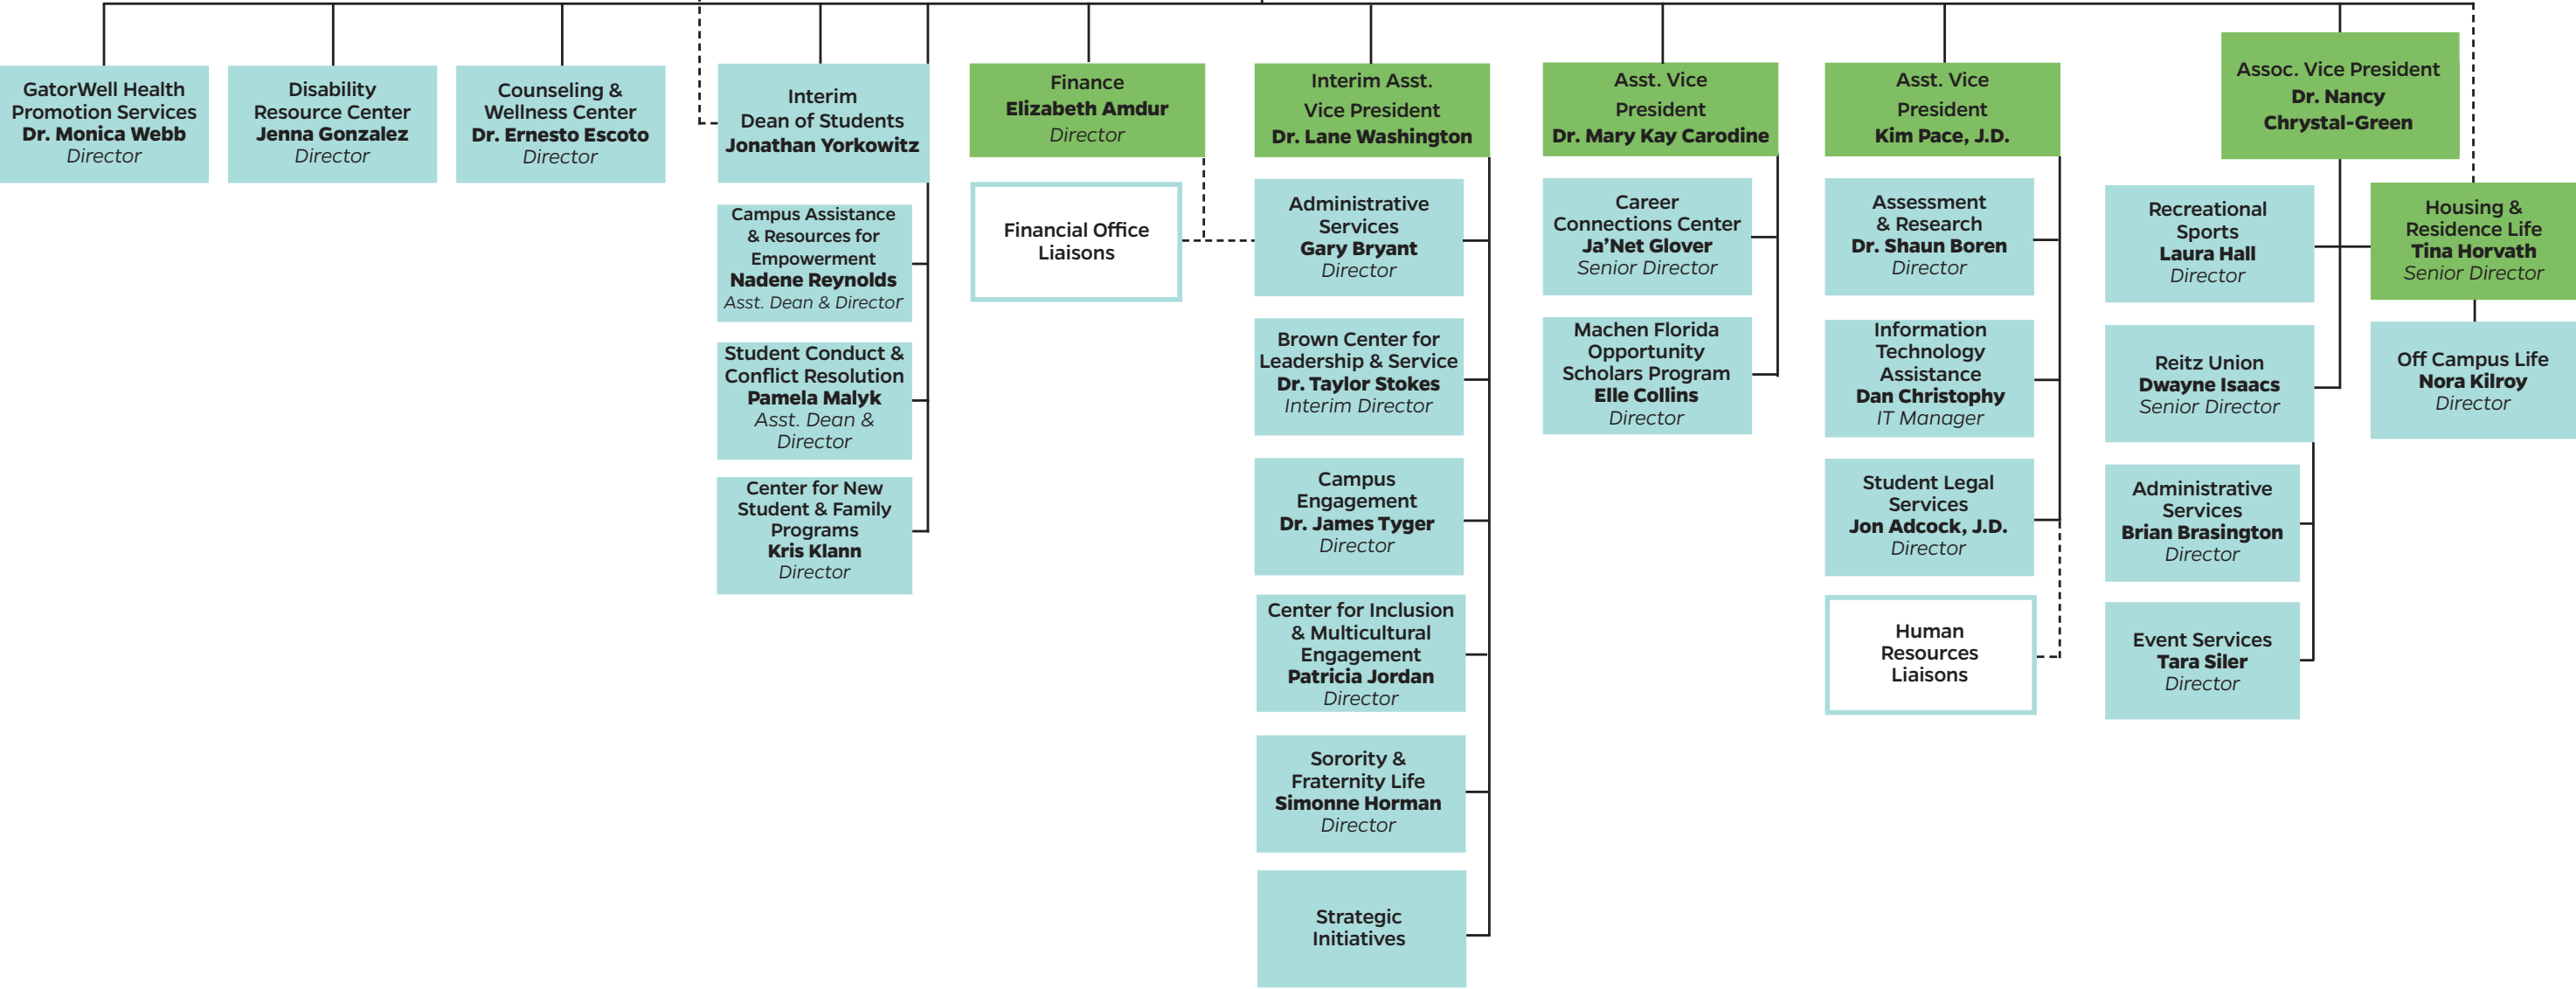

DIVISION OF STUDENT LIFE

Vice President for Student Life
Dr. Heather White

Special Assistant for Projects & Partnerships
Mick Early

Marketing & Strategic Communications
Hannah Farrell
Interim Director

Executive Assistant
Kathy Chambers

■ Denotes Executive Team
■ Denotes Leadership Team